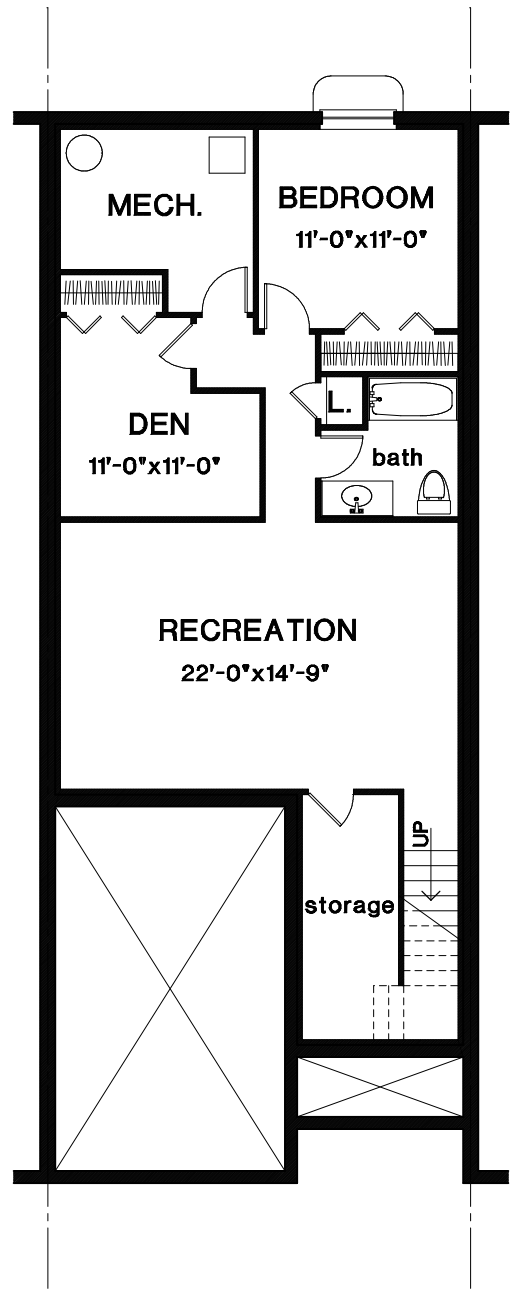

The FRONTIER (mirrored) 1,054 sq. ft.  
Units 23, 31, 39

finished area 694 sq. ft.  
including bath 755 sq. ft.