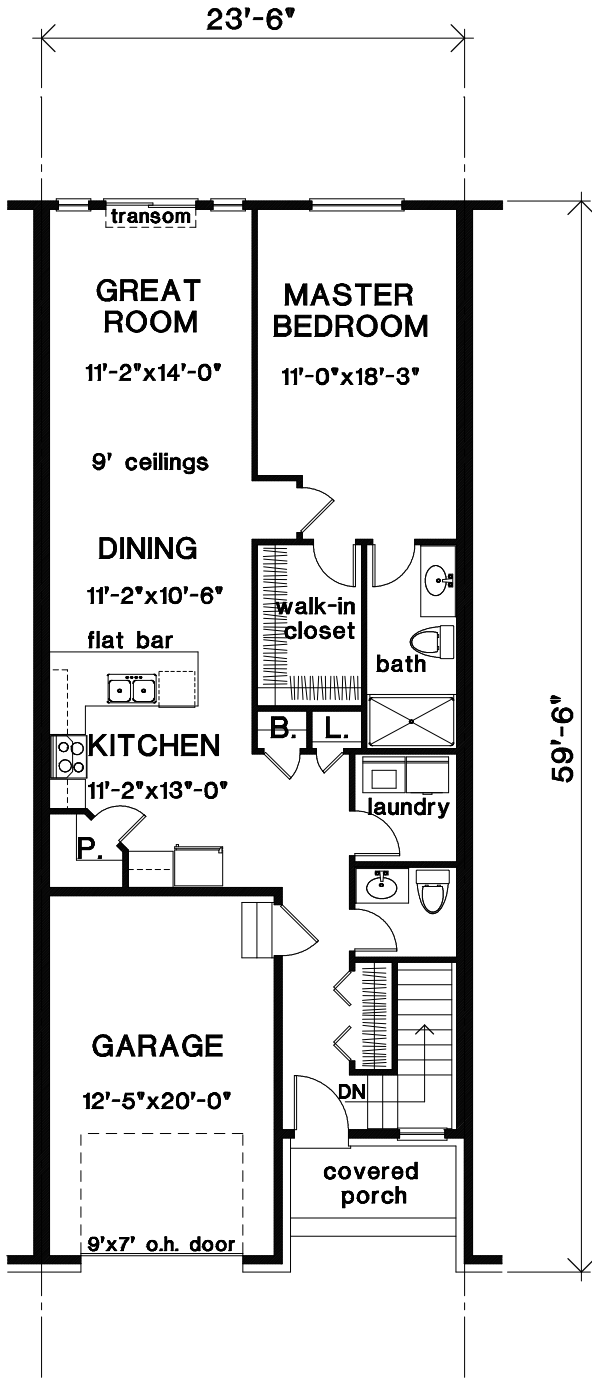

The FRONTIER (mirrored) 1,054 sq. ft.  
Units 23, 31, 39

finished area 694 sq. ft.  
including bath 755 sq. ft.