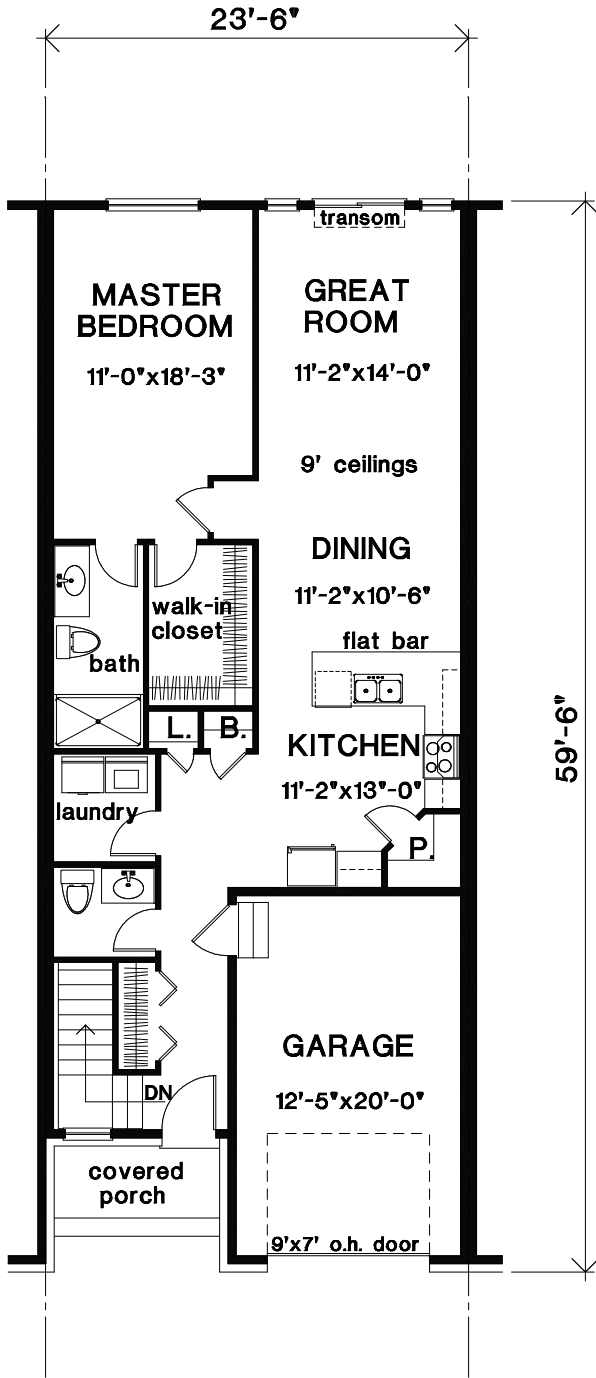

The FRONTIER 1,054 sq. ft.  
Units 21, 29, 37

finished area 694 sq. ft.  
including bath 755 sq. ft.