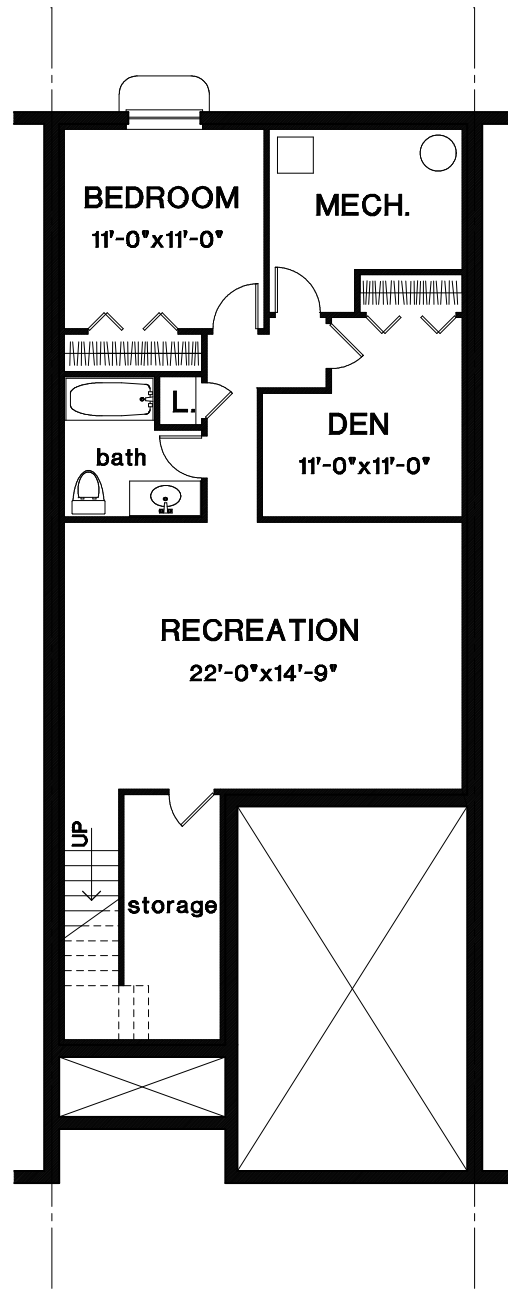

The FRONTIER 1,054 sq. ft.  
Units 21, 29, 37

finished area 694 sq. ft.  
including bath 755 sq. ft.