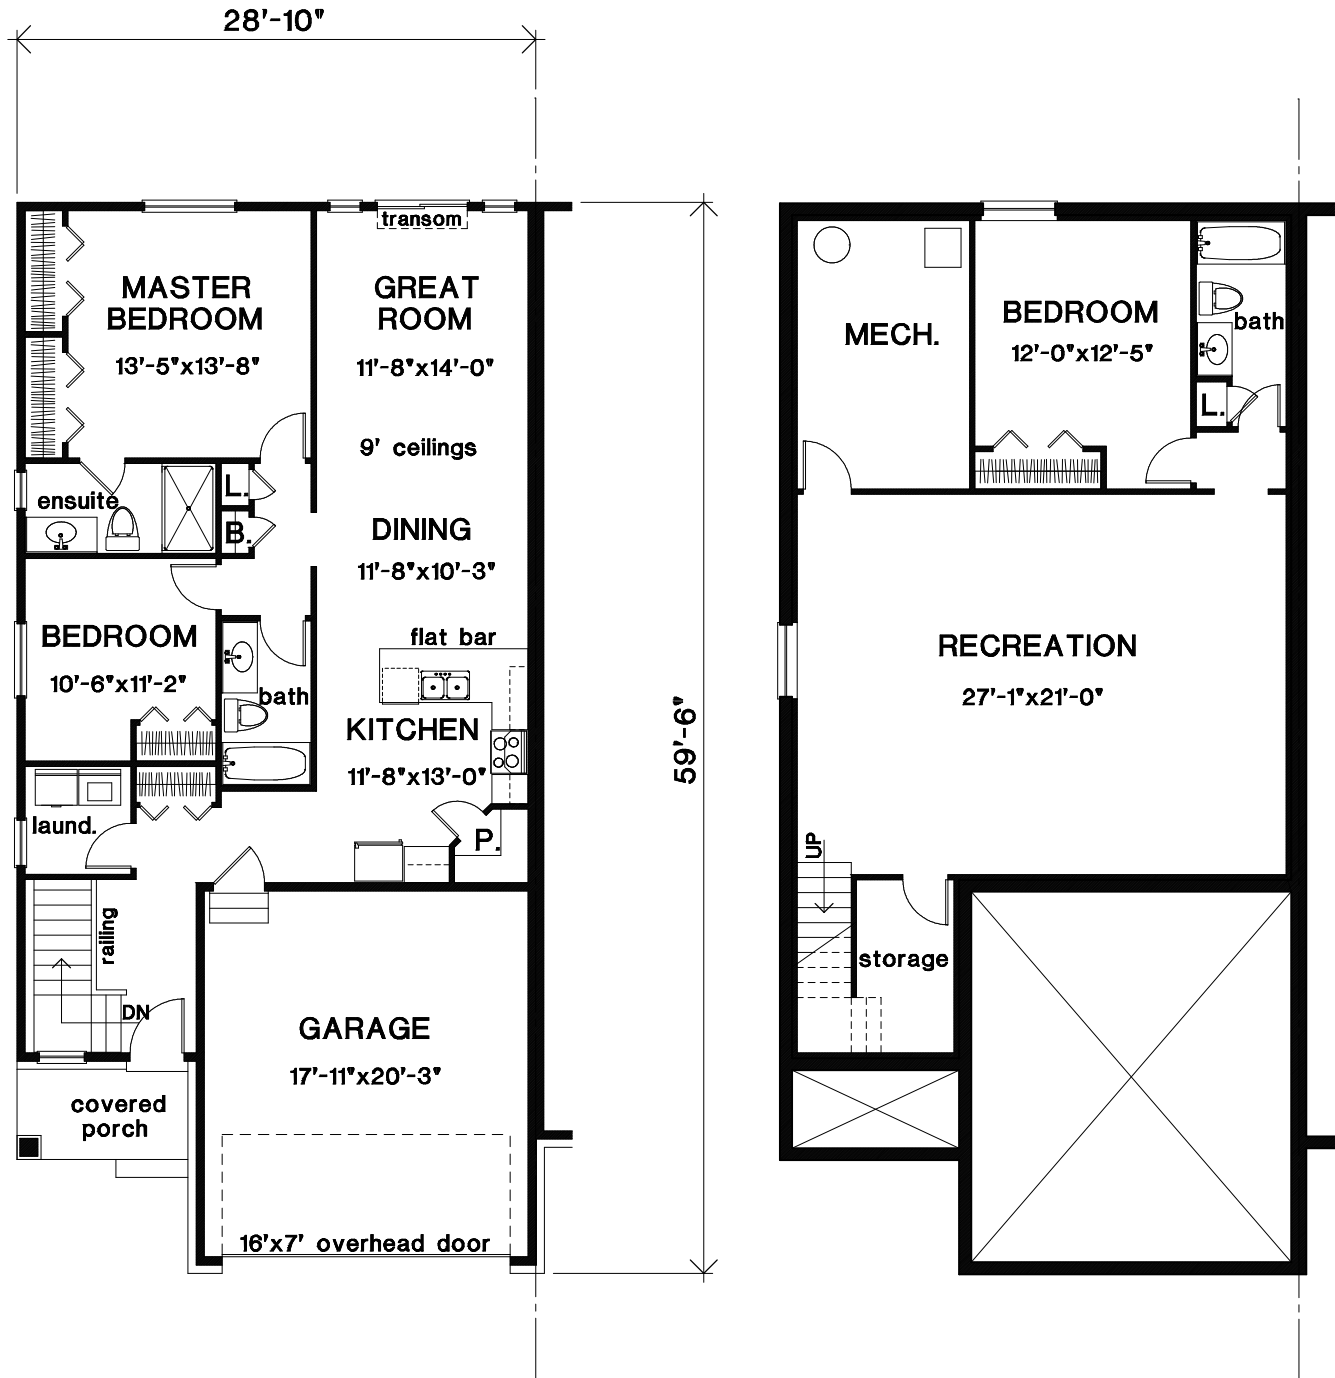

The CASTLERIDGE 1,206 sq. ft.
Units 19, 27, 35

finished area 804 sq. ft.
including bath 871 sq. ft.