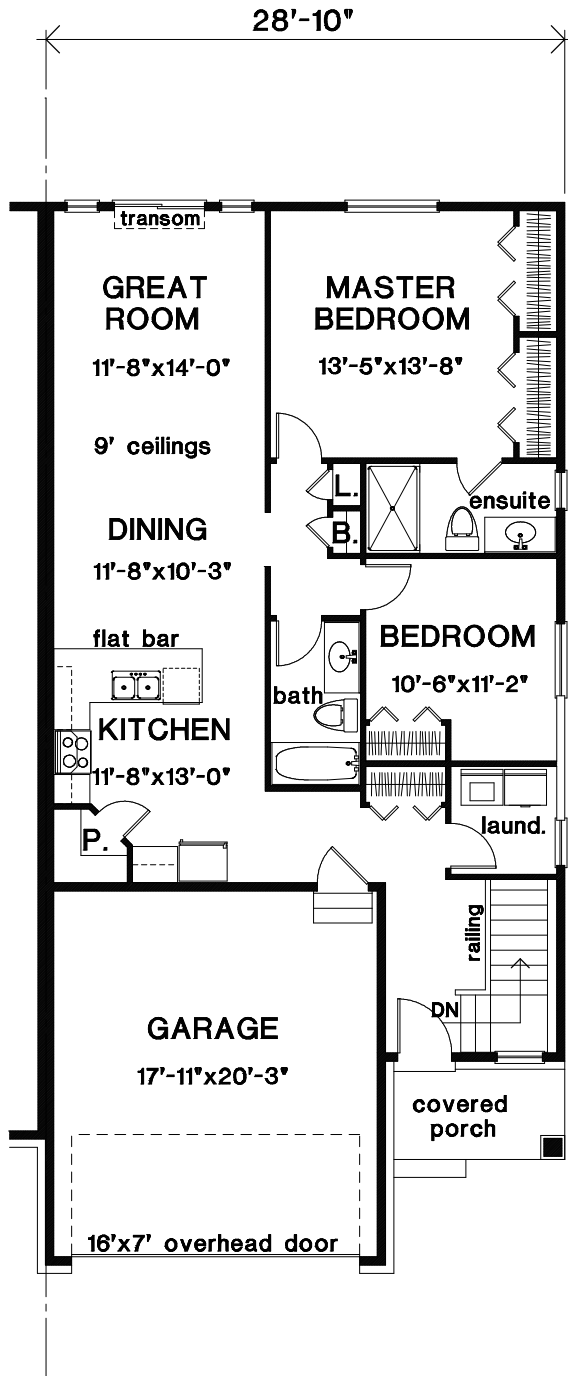

The CASTLERIDGE (mirrored) 1,206 sq. ft.
Units 25, 33, 41

finished area 804 sq. ft.
including bath 871 sq. ft.