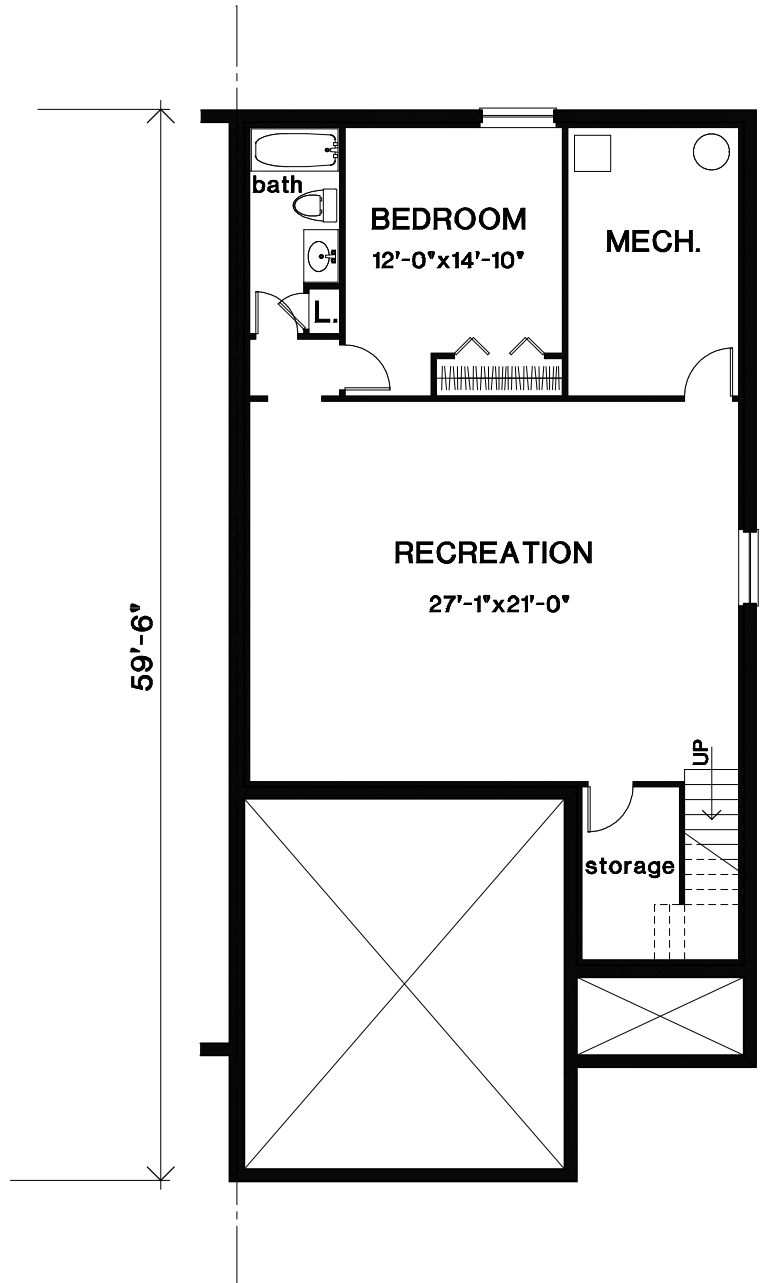

The CASTLERIDGE (mirrored) 1,206 sq. ft.
Units 25, 33, 41

finished area 804 sq. ft.
including bath 871 sq. ft.