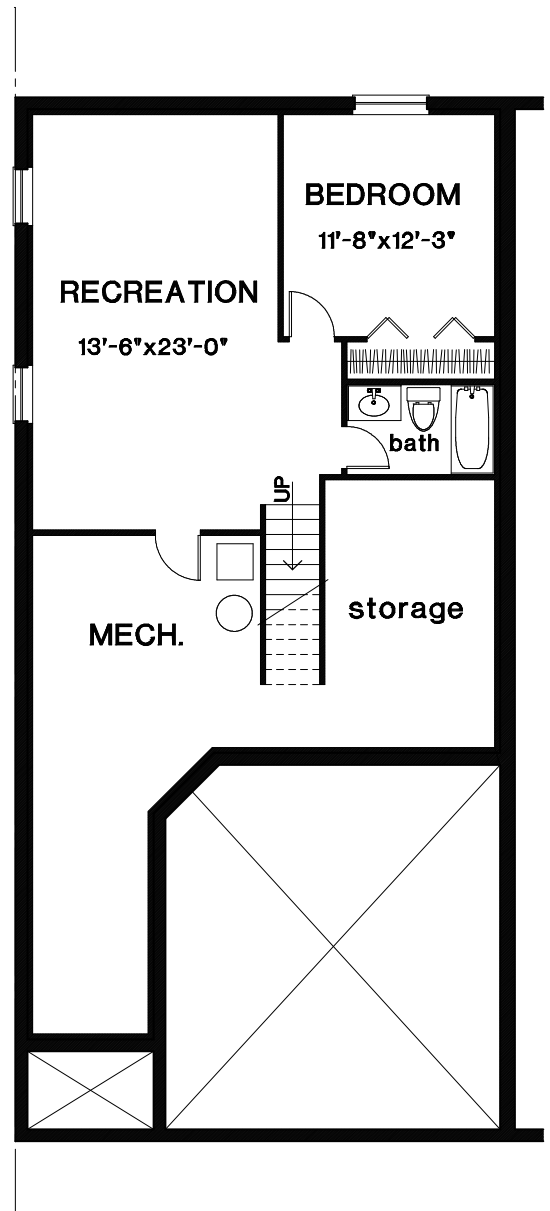

The BAYSHORE (mirrored) 1,154 sq. ft.  
Unit 15

finished area 537 sq. ft.  
including bath 586 sq. ft.