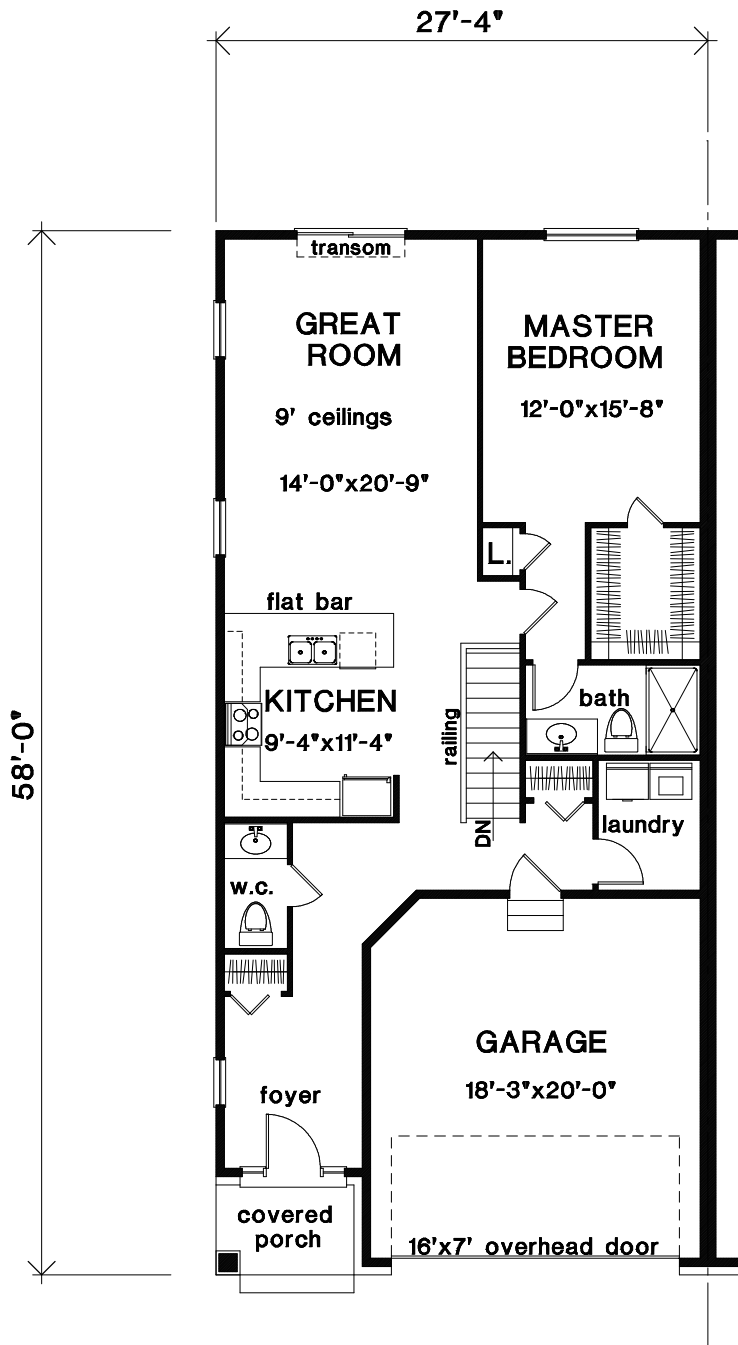

The BAYSHORE (mirrored) 1,154 sq. ft.  
Unit 15

finished area 537 sq. ft.  
including bath 586 sq. ft.