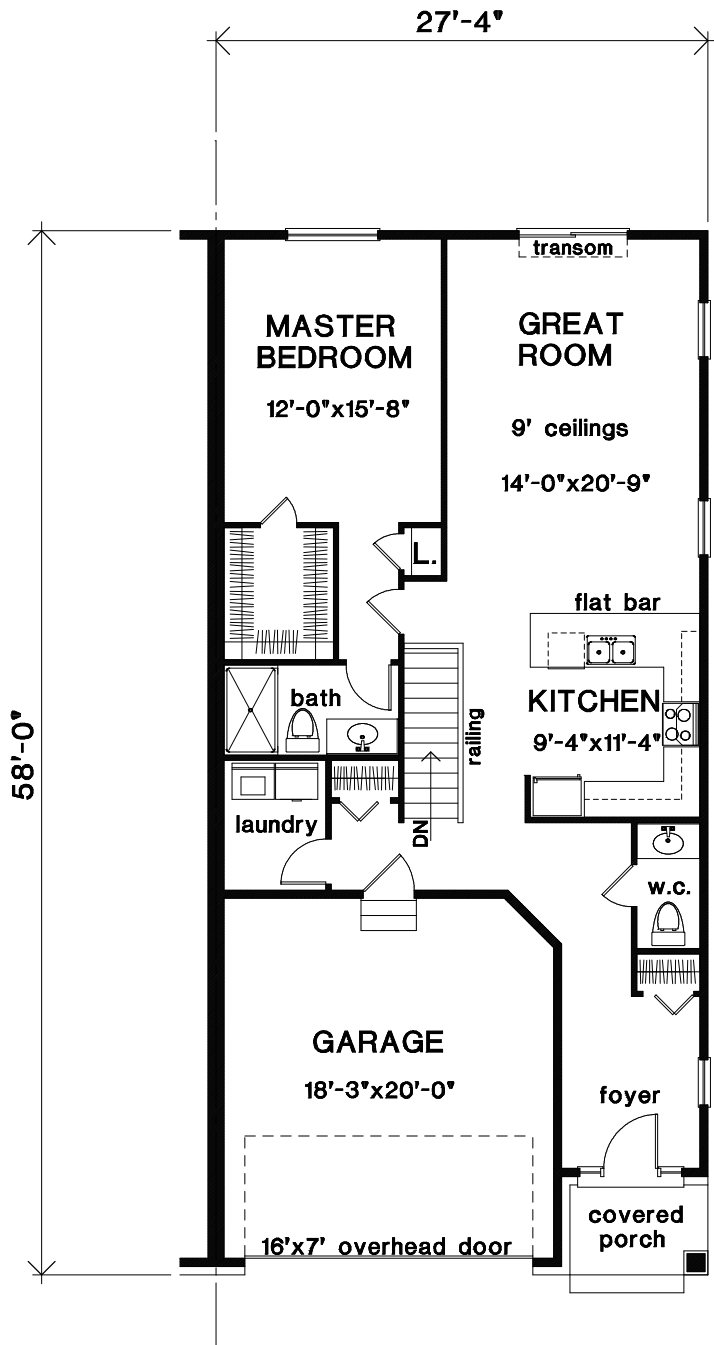

# The BAYSHORE 1,154 sq. ft. Unit 17

finished area 537 sq. ft.  
including bath 586 sq. ft.