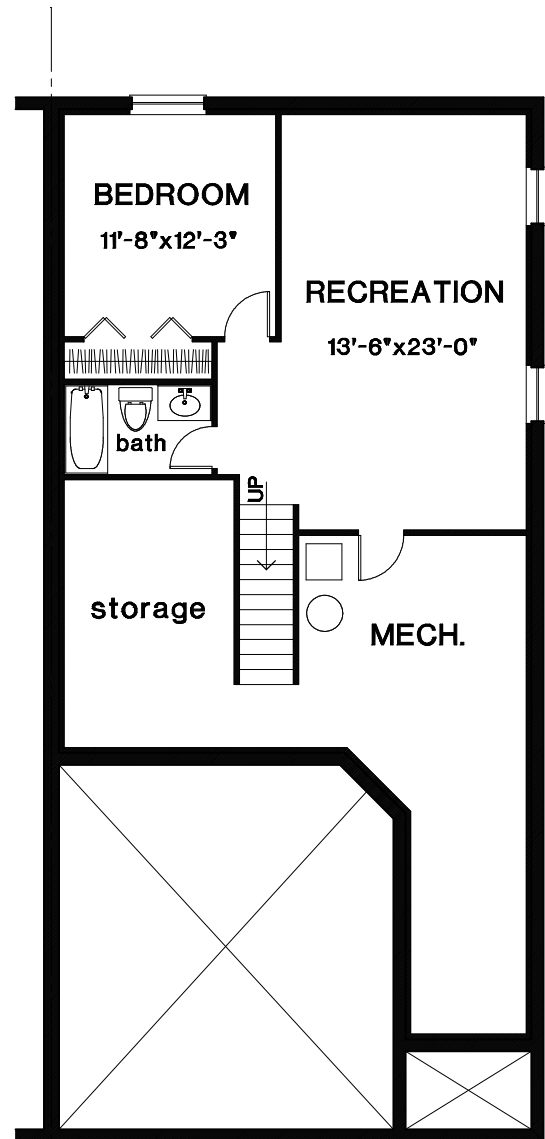

# The BAYSHORE 1,154 sq. ft. Unit 17

finished area 537 sq. ft.  
including bath 586 sq. ft.