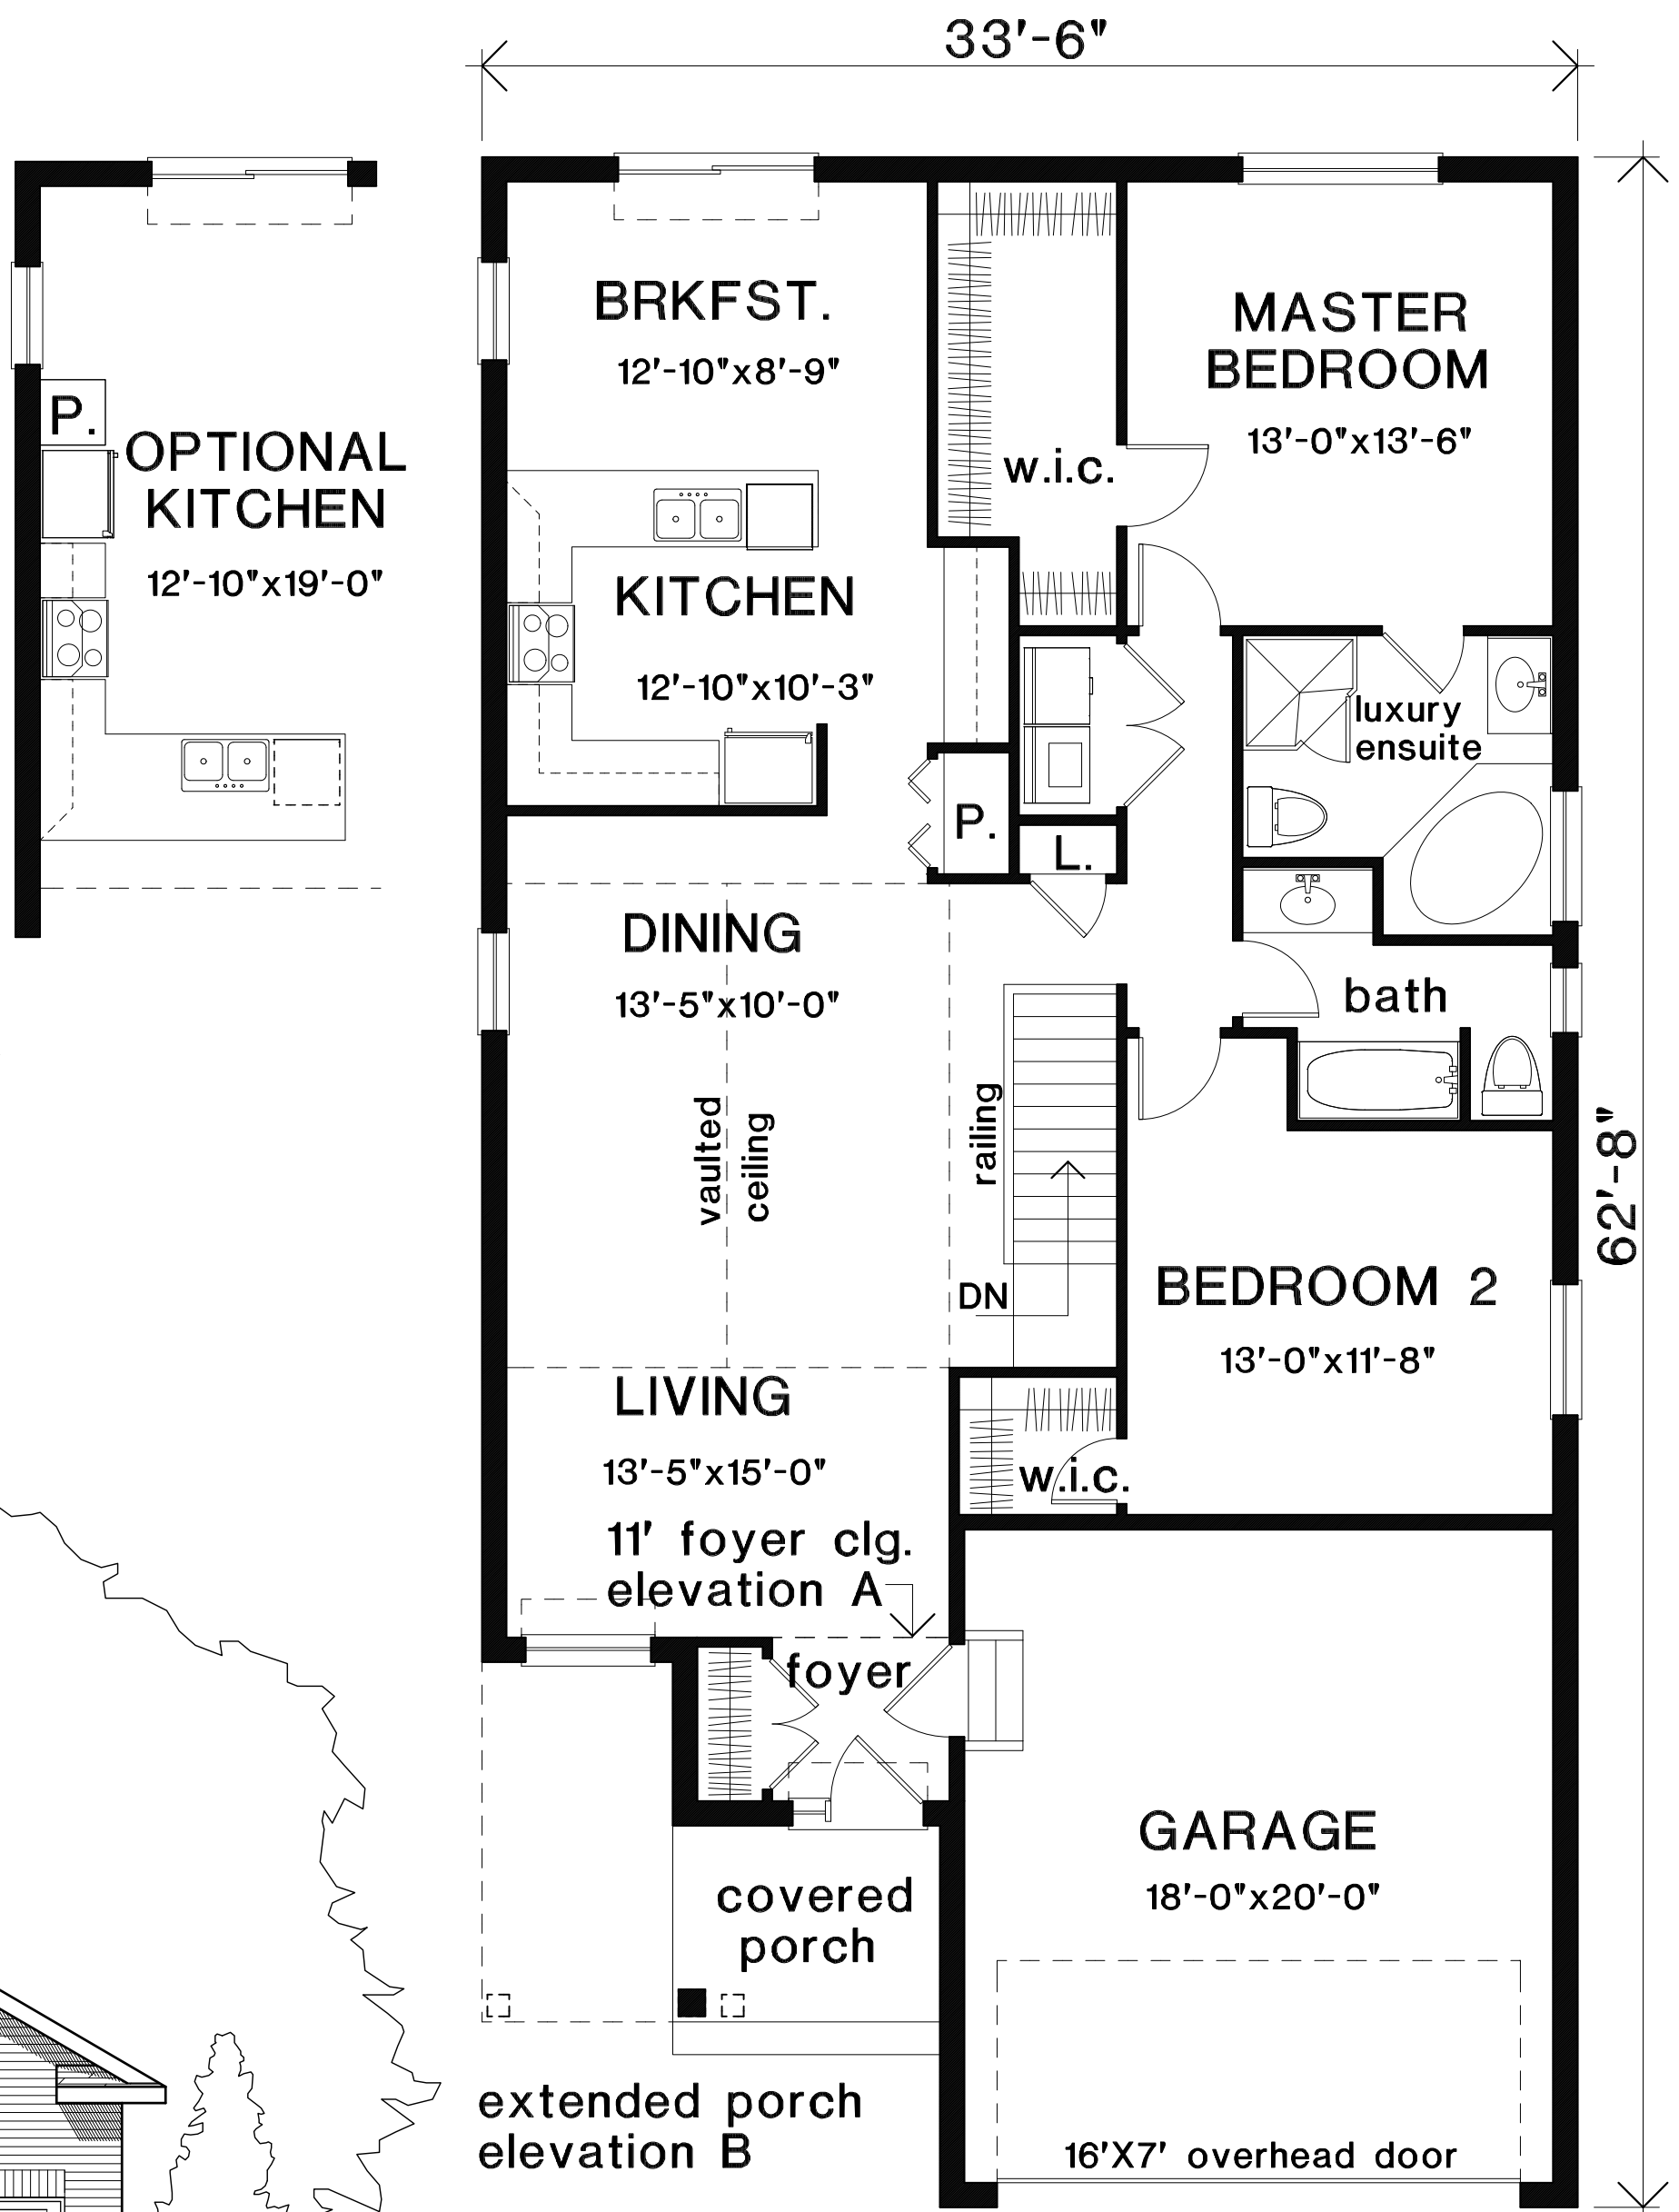

3 Bedroom Plan

Elevation A

2 Bedroom Plan

Elevation B

The LINDEN 1,510 sq. ft.