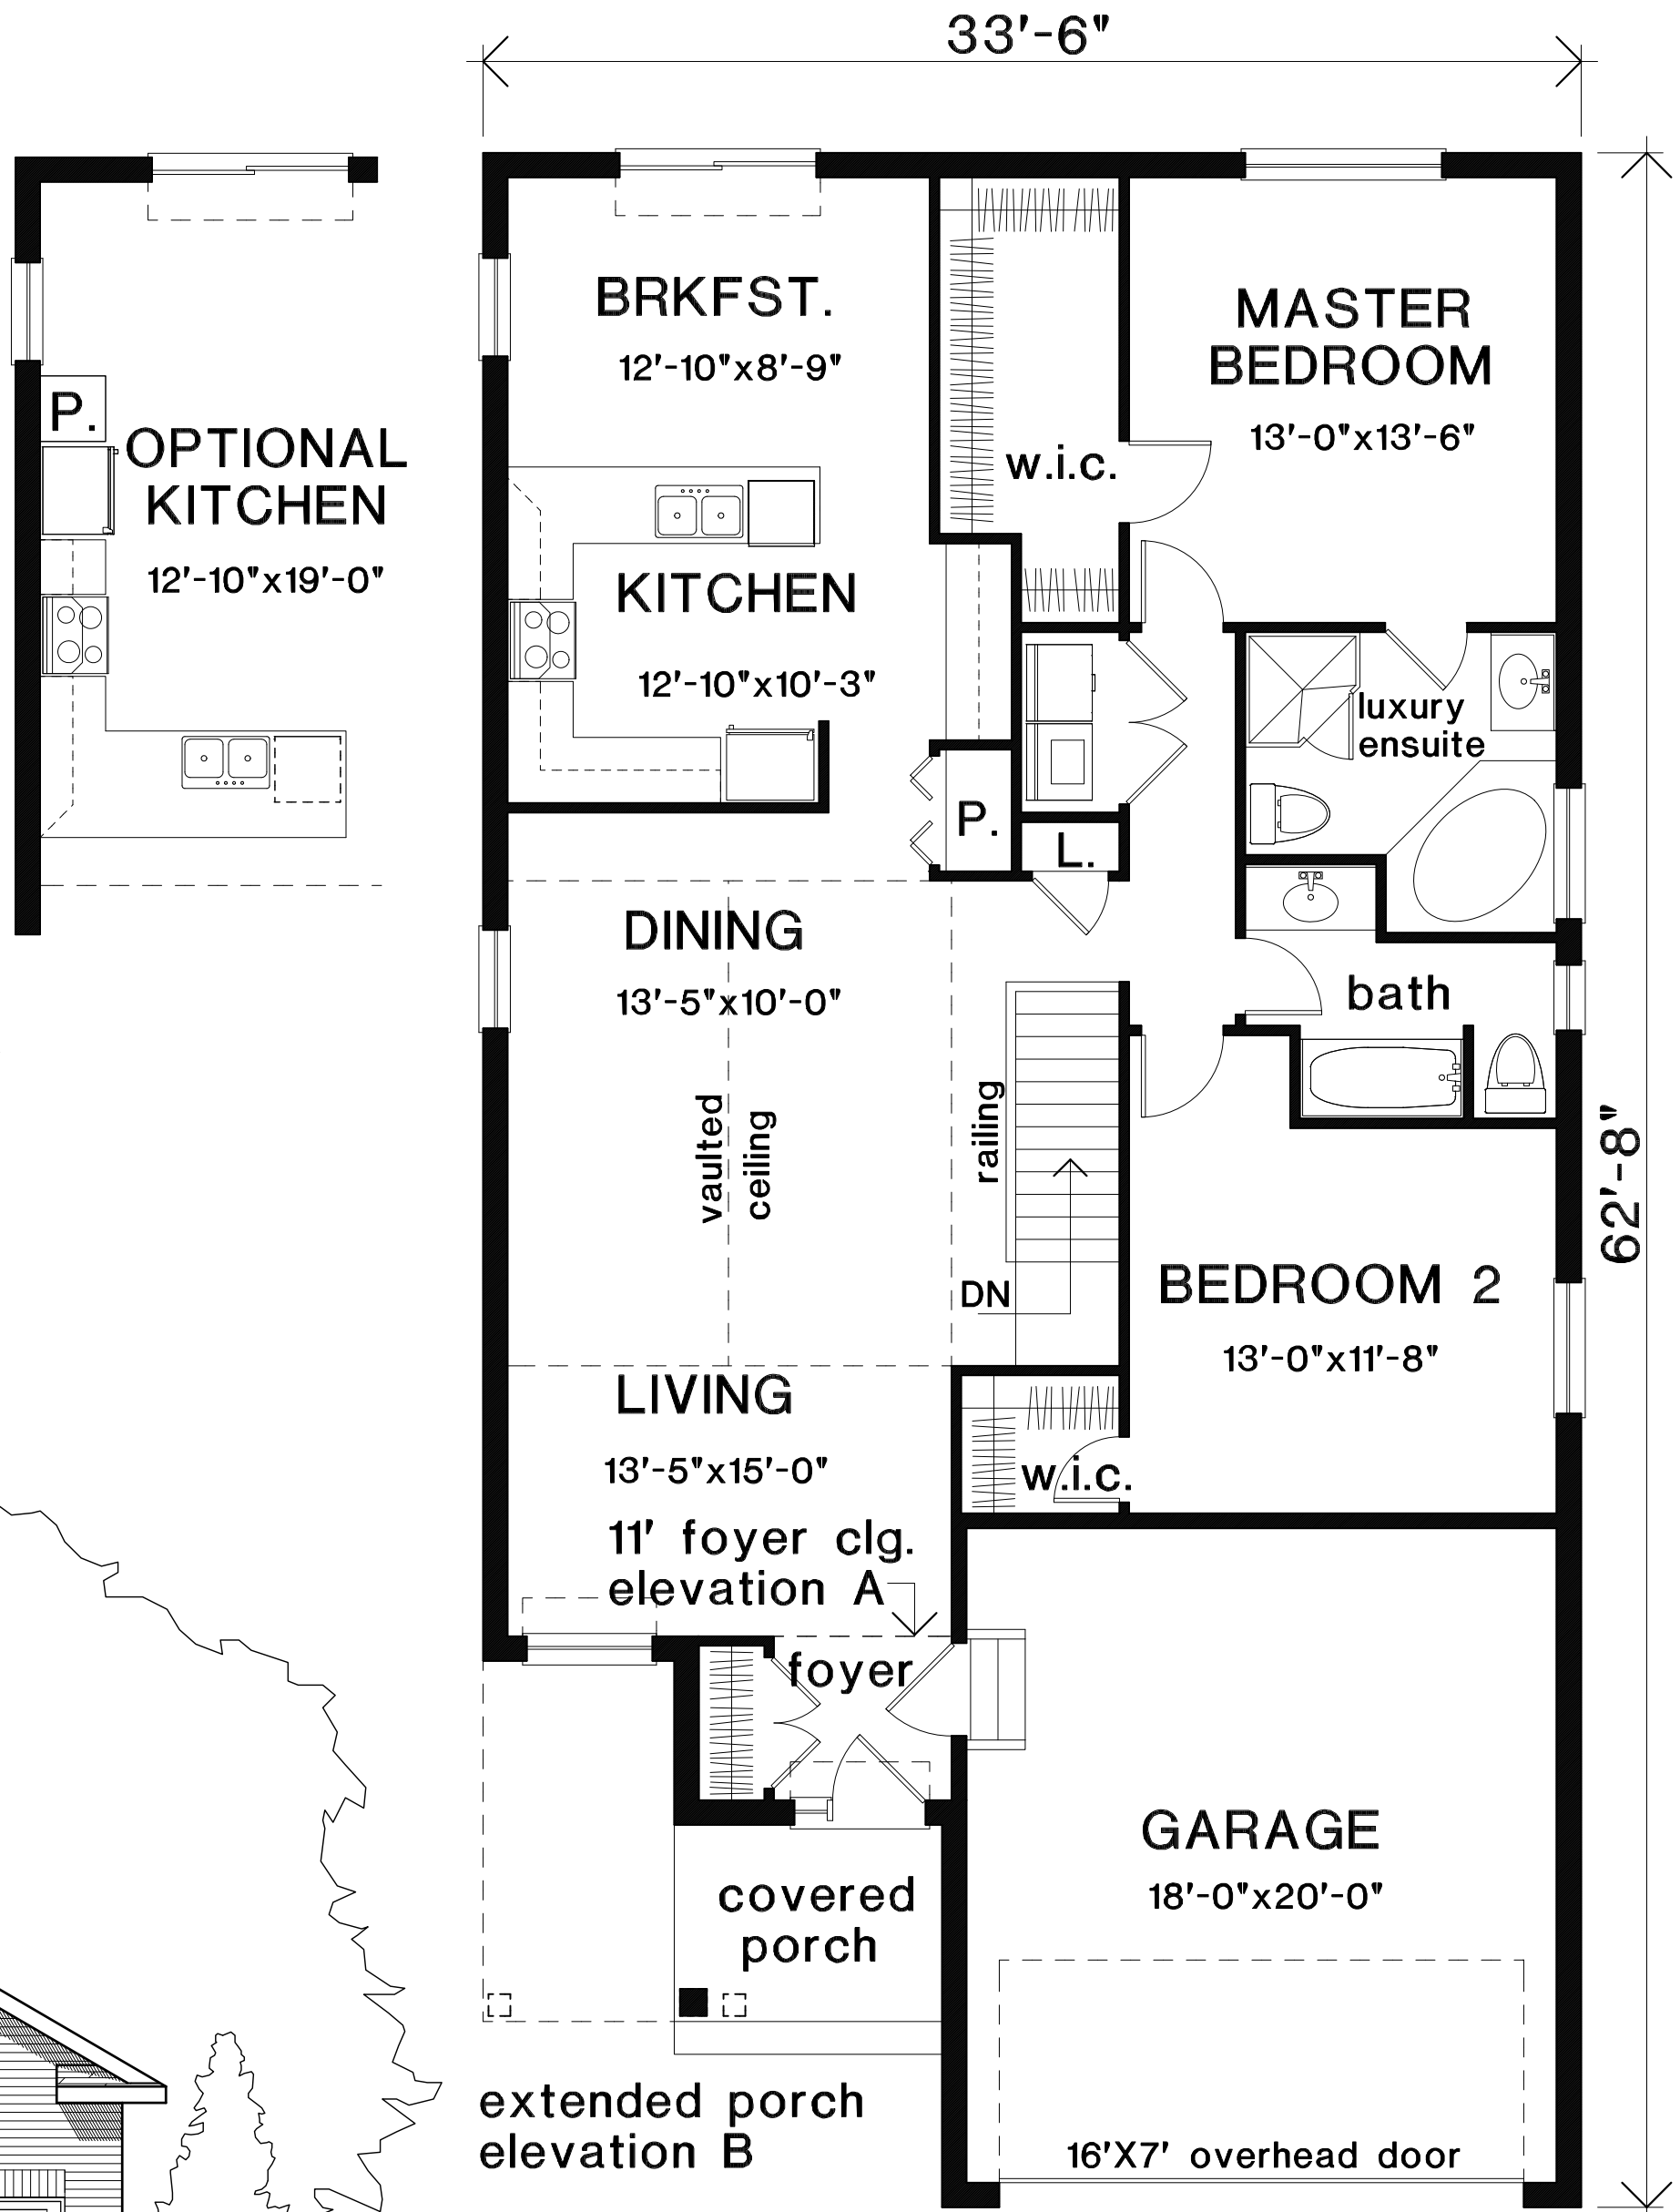

3 Bedroom Plan

Elevation A

2 Bedroom Plan

Elevation B

The LINDEN 1,510 sq. ft.