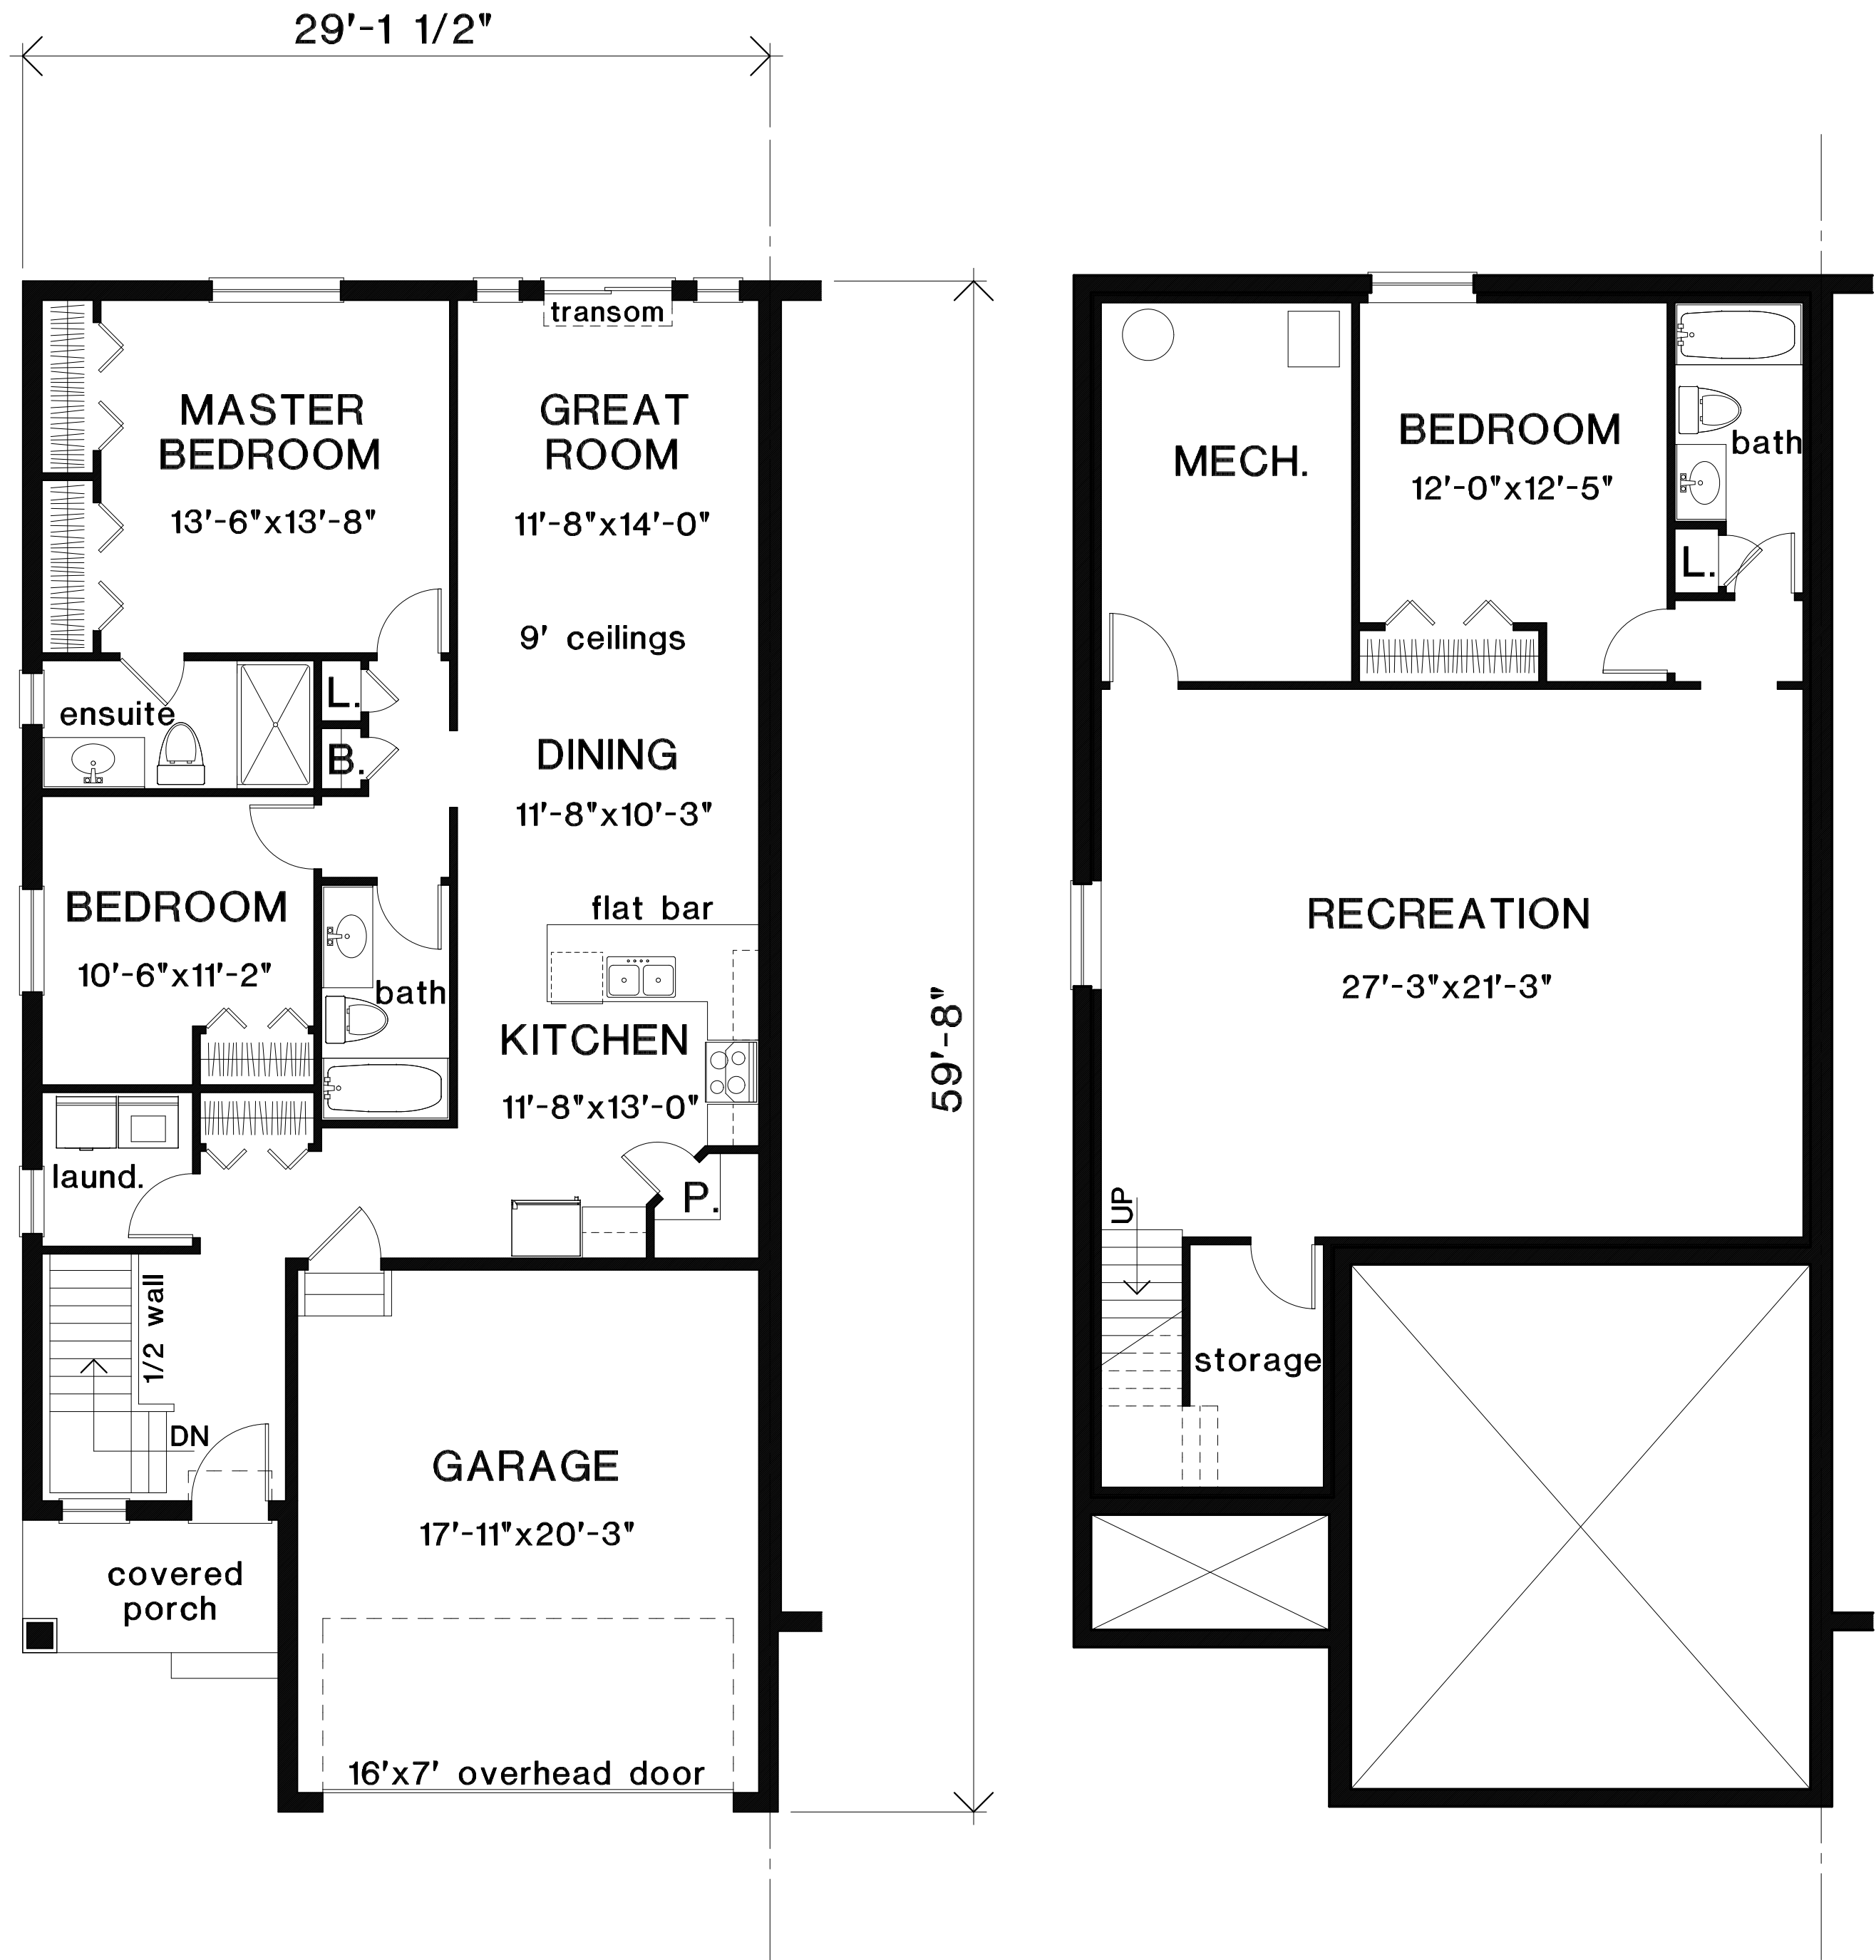

The CASTLERIDGE 1,227 sq. ft.  
Units 9, 35, 47, 73

finished area 820 sq. ft.  
including bath 887 sq. ft.