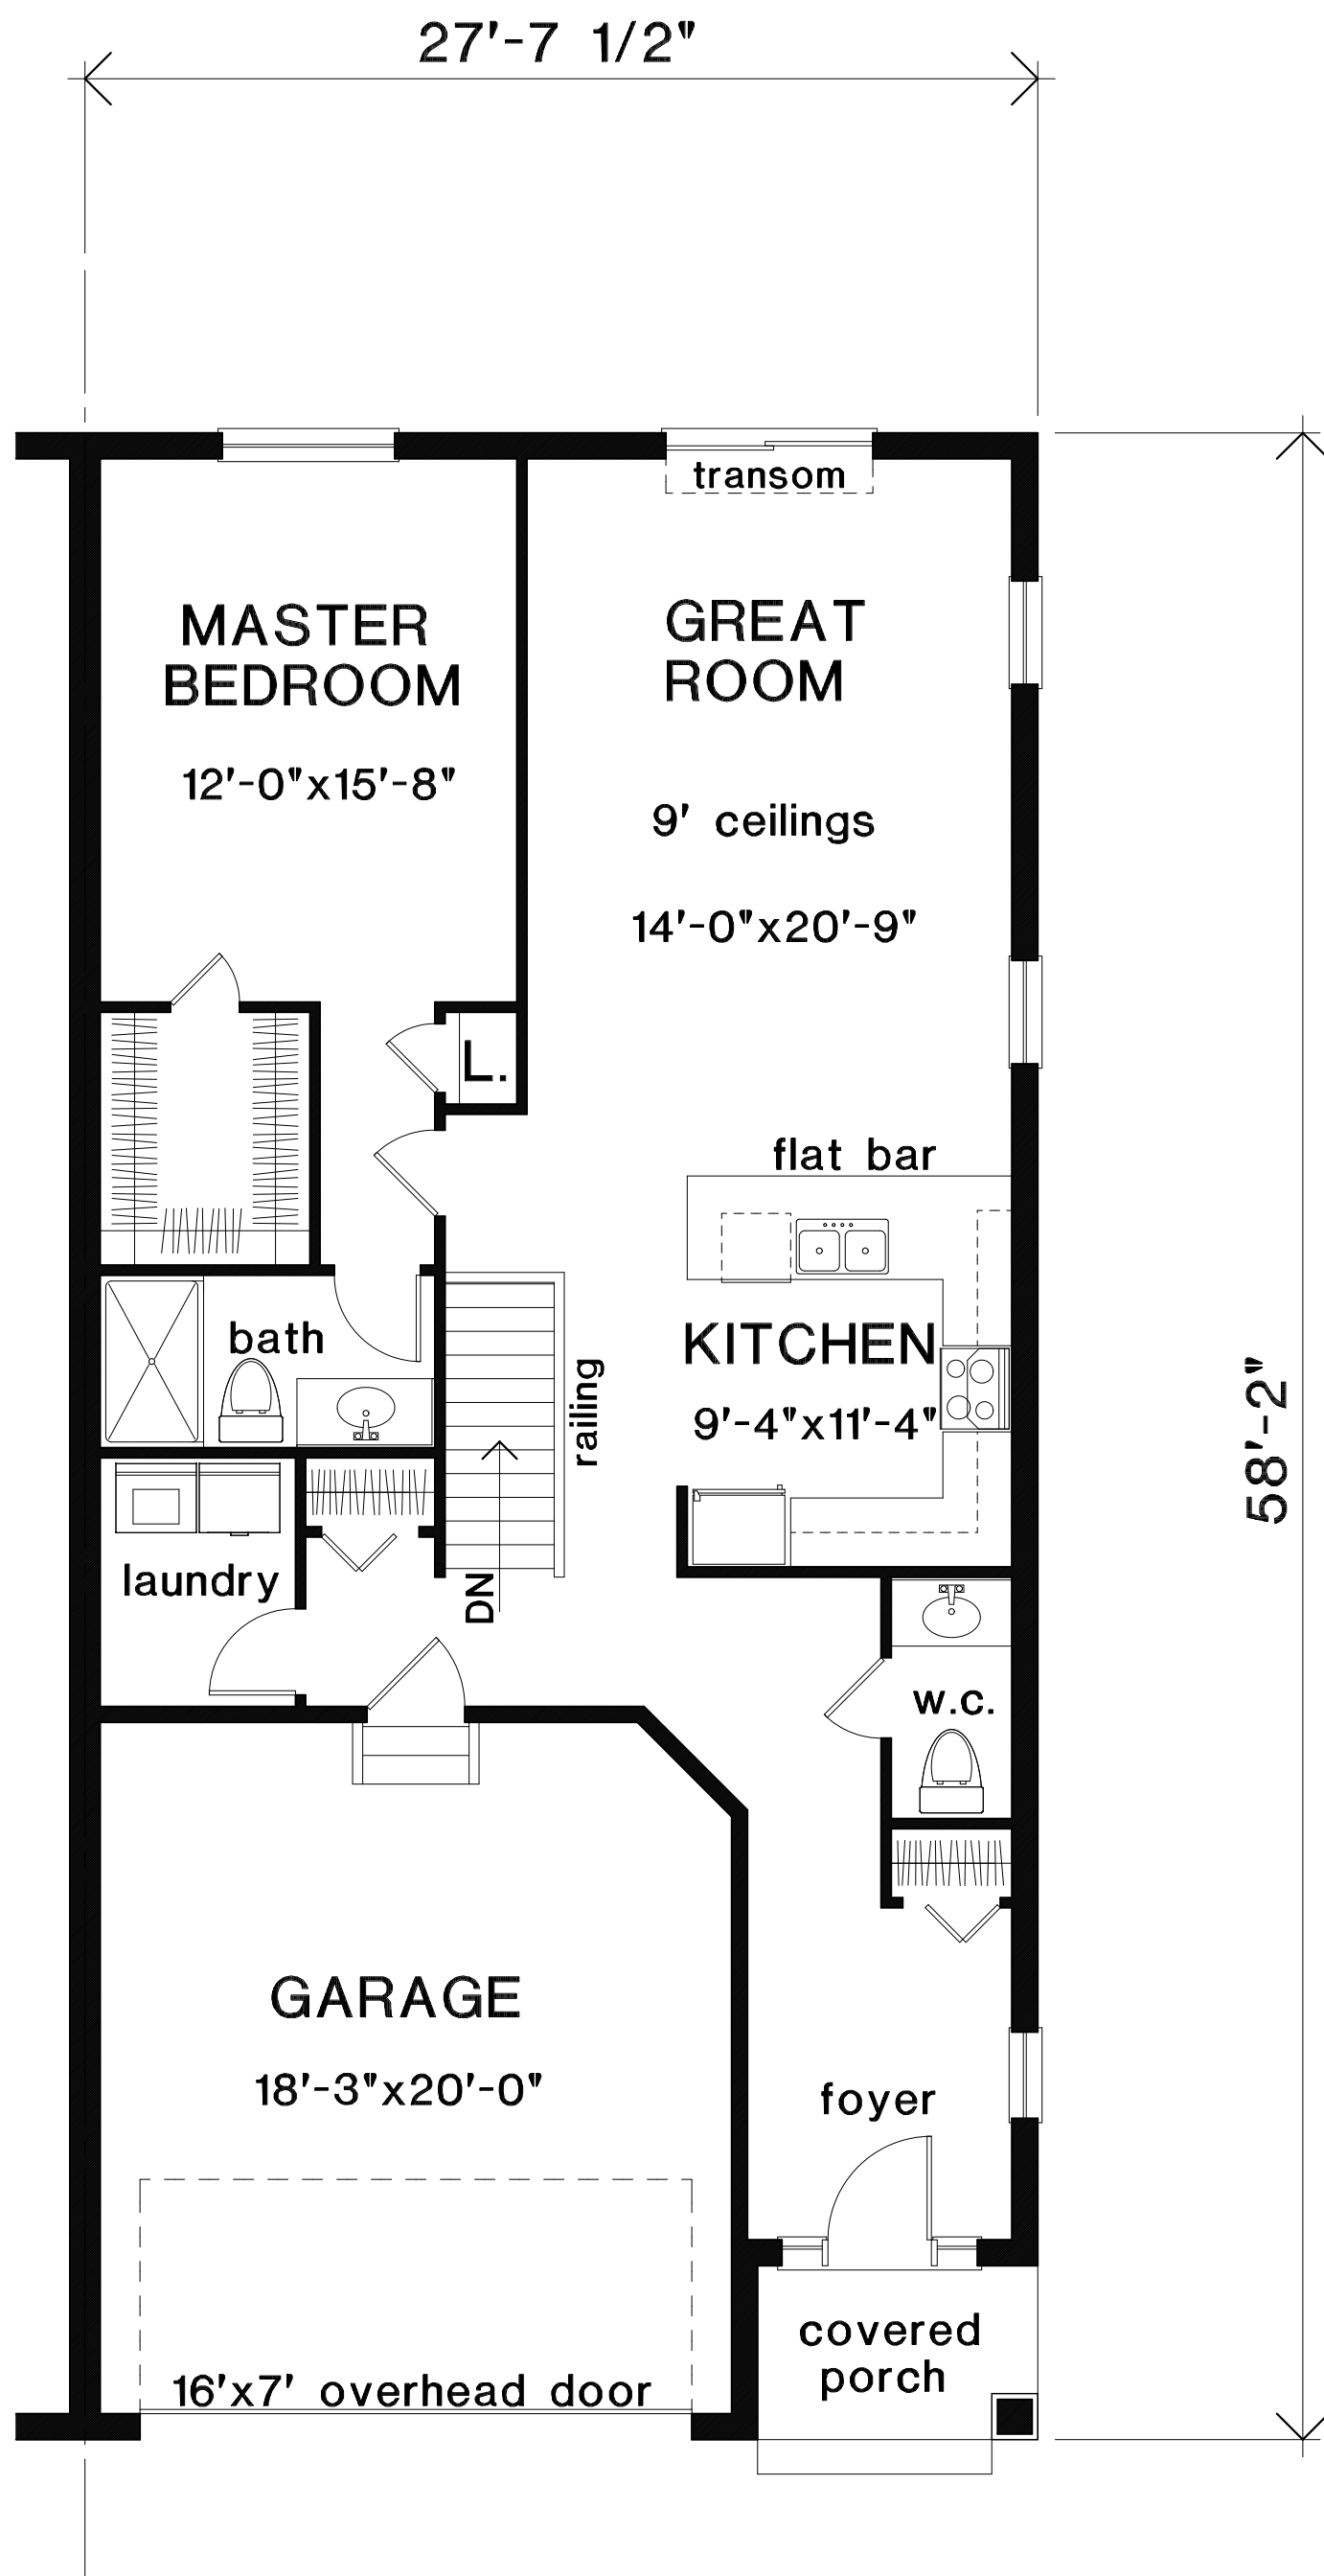

The BAYSHORE (mirrored) 1,176 sq. ft.
Units 37, 75

finished area 557 sq. ft.
including bath 606 sq. ft.