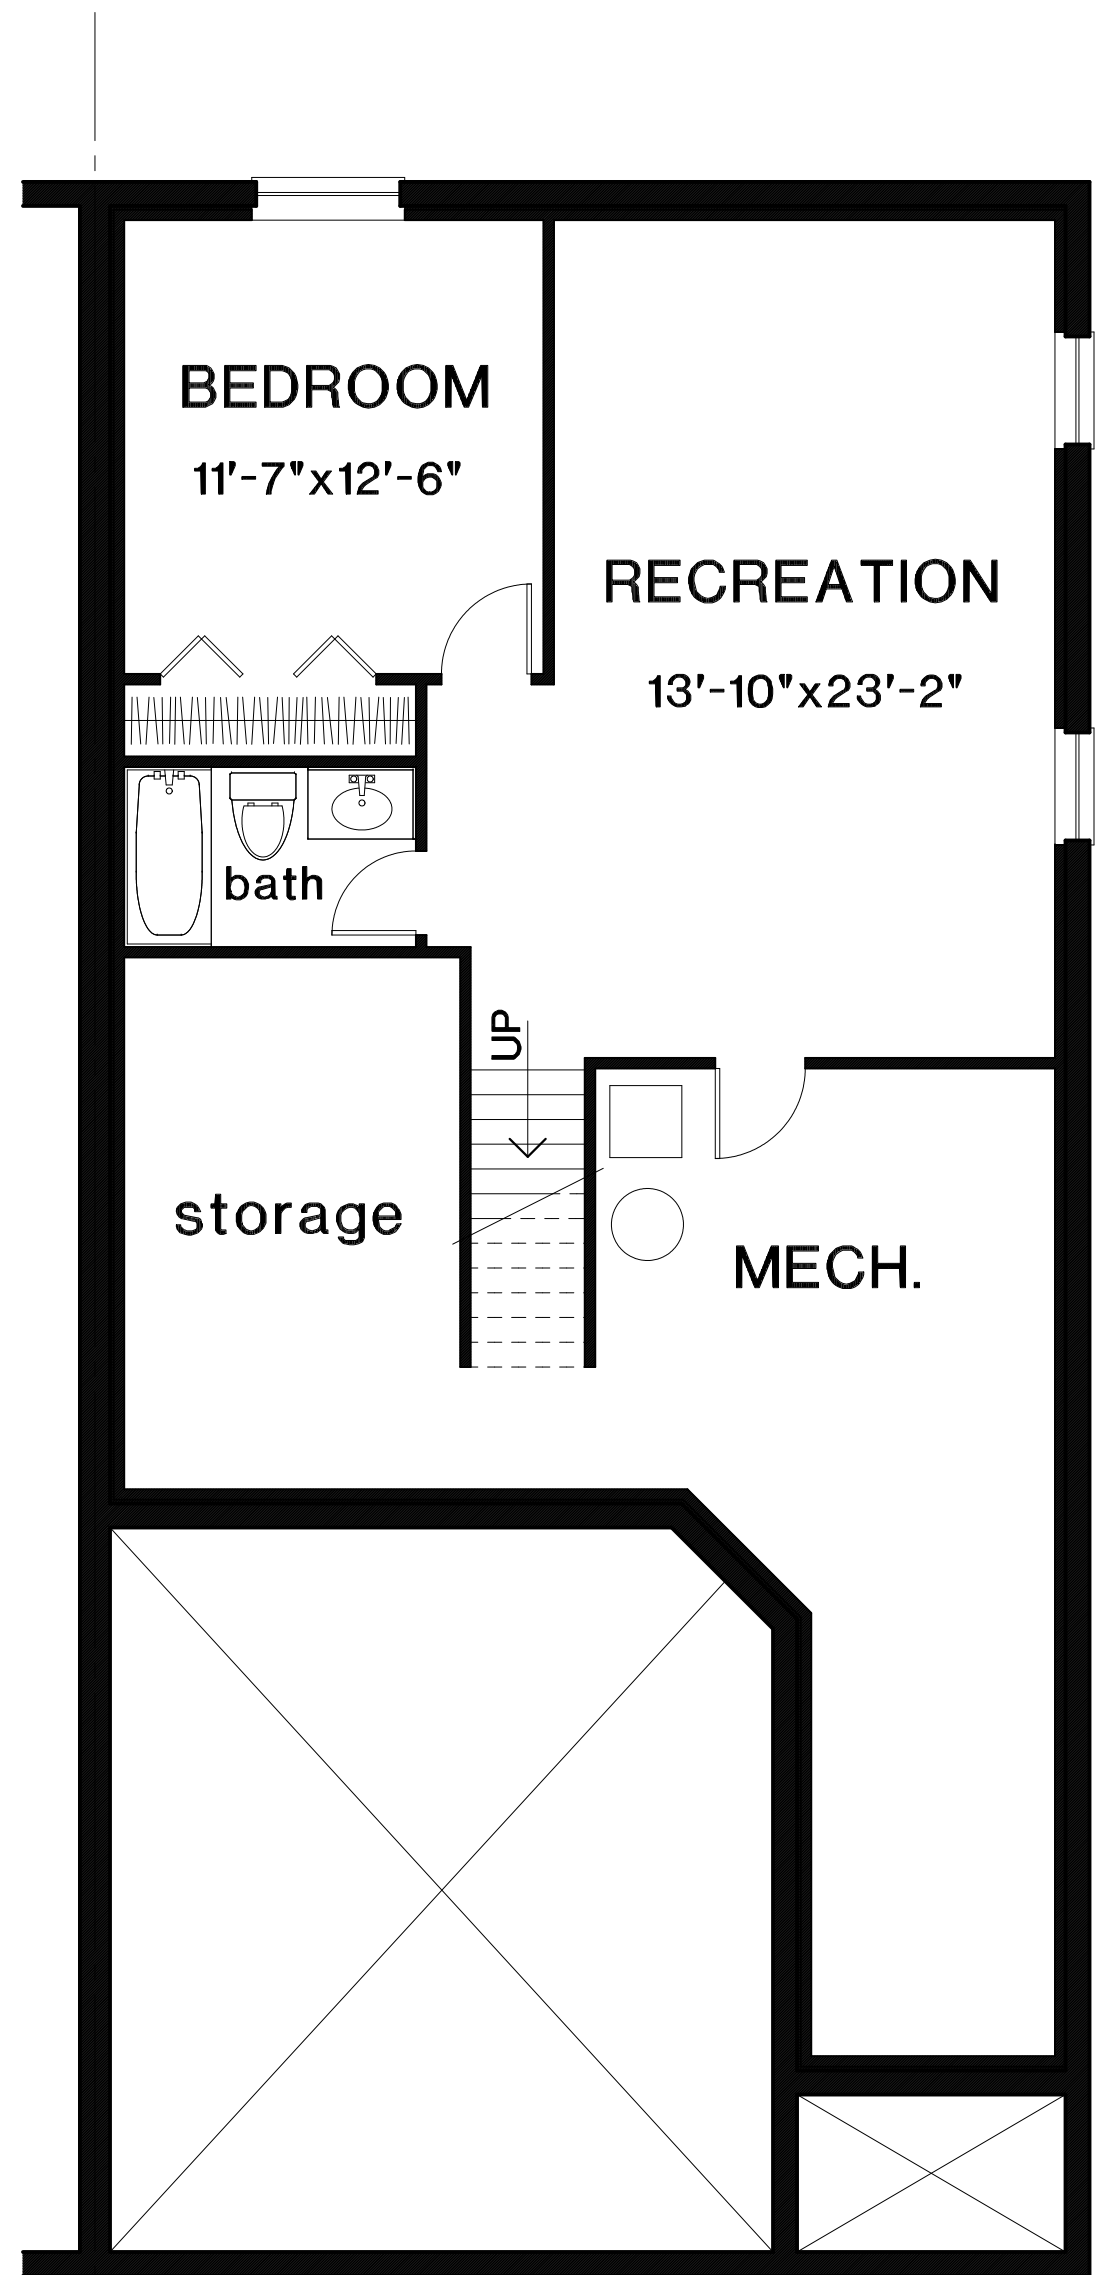

The BAYSHORE (mirrored) 1,176 sq. ft.
Units 37, 75

finished area 557 sq. ft.
including bath 606 sq. ft.